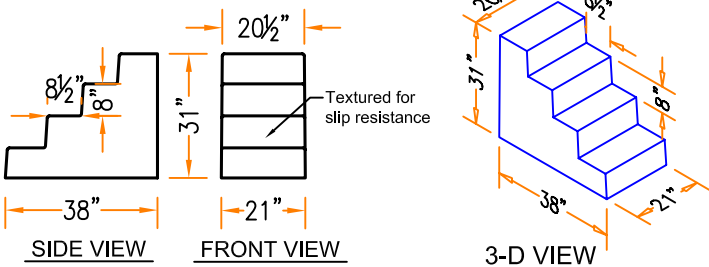

Baptistry Info.

Width: 32"
 Length: 6'-3"
 Depth: 36" inside
 Water Capacity: 100 gal.
 Recommended Heater: BPH10 - 110 volt.

Items included with Cabinet:

- Lid
- Cross
- Steps
- Drain

Available in Birch or Oak

3-D FRONT VIEW

Baptistry in Cabinet

Optional Wheel Kit

Optional Lectern

Door Access to Drain

3-D REAR VIEW

Fiberglass Steps - Color same as Interior of Baptistry

Note: