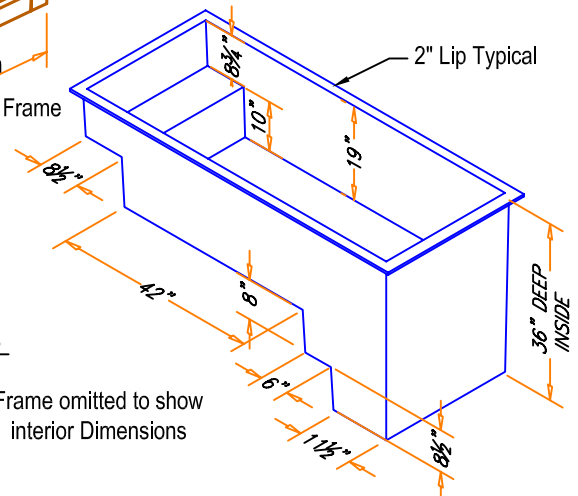

Baptistry Info.

Width: 32"
 Length: 6'-3"
 Depth: 36" inside
 Water Capacity: 100 gal.
 Recommended Heater: BPH10 - 110 volt.

Items included with Cabinet:

- Lid
- Cross
- Steps
- Drain

Available in Birch or Oak

Optional Finish:

2 coats of Min Wax stain
 2 coats of clear polyurethane

6P Portable "Frame only"

Completely Self Supportive Framed Unit

Our Portable baptistry can be purchased with a self supporting Frame only or with a versatile Cabinet that can be used as a Communion table or Pulpit.

3-D FRONT VIEW

Baptistry in Cabinet

Optional Wheel Kit

Optional Lectern

Door Access to Drain

3-D REAR VIEW

Fiberglass Steps - Color same as Interior of Baptistry

Note: