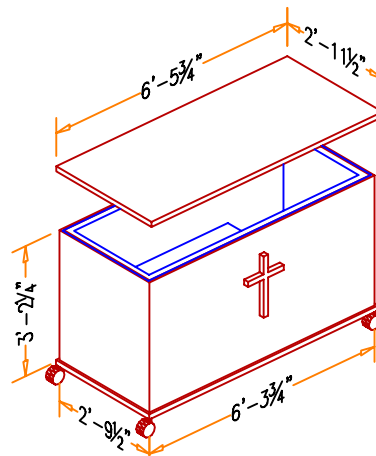

Baptistry Info.

Width: 32"
 Length: 6'-3"
 Depth: 36" inside
 Water Capacity: 100 gal.
 Recommended Heater: BPH10 - 110 volt.

Items included with Cabinet:

- Lid
- Cross
- Steps
- Drain

Available in Birch or Oak

Optional Finish:

2 coats of Min Wax stain
 2 coats of clear polyurethane

6P Portable "Frame only"

Completely Self Supportive Framed Unit

Our Portable baptistry can be purchased with a self supporting Frame only or with a versatile Cabinet that can be used as a Communion table or Pulpit.

3-D VIEWS

Frame omitted to show interior Dimensions

Optional Accessories

Lectern

Optional Communion Front

This Do In Remembrance of Me

Wheel Kit

6P Portable w/ Cabinet and Options