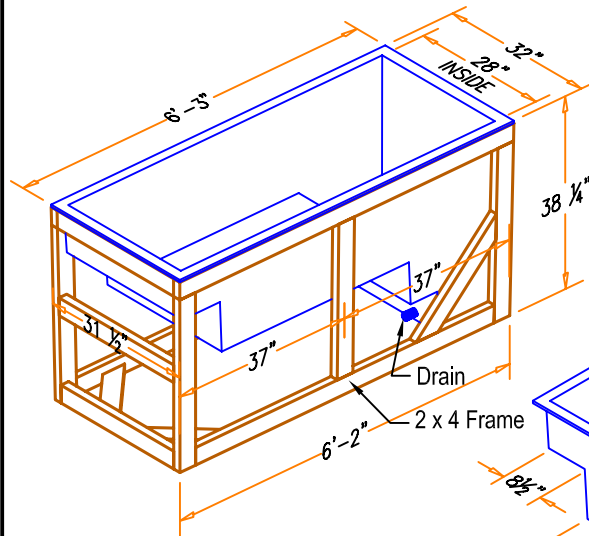

Baptistry Info.

Width: 32"
 Length: 6'-3"
 Depth: 36" inside
 Water Capacity: 100 gal.
 Recommended Heater: BPH10 - 110 volt.

Items included with Cabinet:

- Lid
- Cross
- Steps
- Drain

Available in Birch or Oak

Optional Finish:

2 coats of Min Wax stain
 2 coats of clear polyurethane

6P Portable "Frame only"

Completely Self Supportive Framed Unit

Our Portable baptistry can be purchased with a self supporting Frame only or with a versatile Cabinet that can be used as a Communion table or Pulpit.