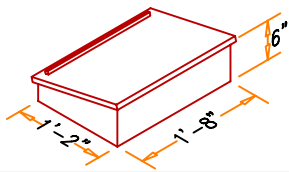

Optional Accessories

Lectern

Optional Communion Front

This Do In Remembrance of Me